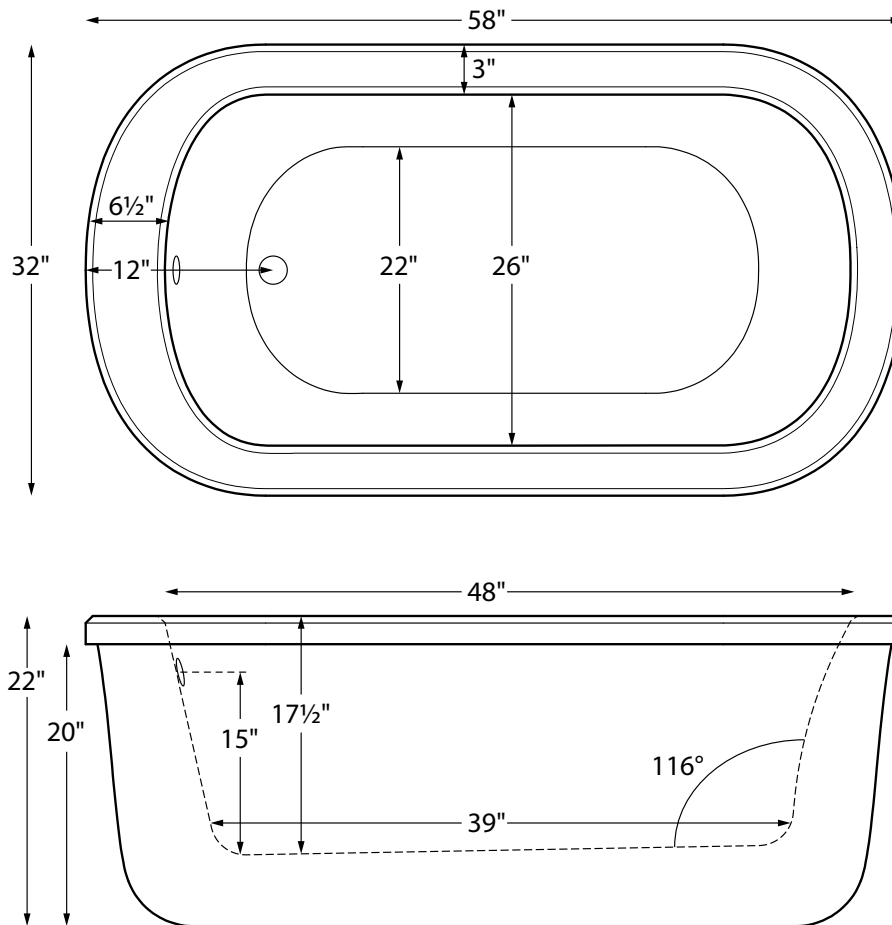

Shown with faucet installed (not supplied by MTI),

R5832XFSXA

58" x 32" x 22"

GENERAL SPECIFICATIONS:

Installation: Freestanding

Material: Acrylic

Soaker Weight: 128 lbs / 58 kg

Maximum Fill: 50 gal to overflow

NOTE: Filling this tub to the maximum may require an above average size or dedicated water heater.

IMPORTANT ORDERING & INSTALLATION INFORMATION:

- Freestanding tub is designed to install on a finished floor that is flat and level.
- Tub has room between tub walls on the drain side and underneath for plumbing connections roughed-in above the finished floor.
- Tub has no access panel, however a panel may be specified at the time of order. Factory installed access panel will be visibly located behind the waste and overflow. Please consider access panel visibility before ordering and when planning final installation position.
- The Virtual Spout is installed below the water level of the tub. Reliance supplies a Wilkins dual check valve and an Acme in-wall atmospheric vent to prevent backsiphonage. Some areas of the country require additional backflow prevention when water is introduced to the bath below the water level. Please check local codes.

• Before discarding tub crate, check for accessories that may be packaged inside.
 • All product measurements are ±1/2".
 • Specifications and configurations are subject to change without notice.
 • Measurements herein supersede all others published prior to publication date below.